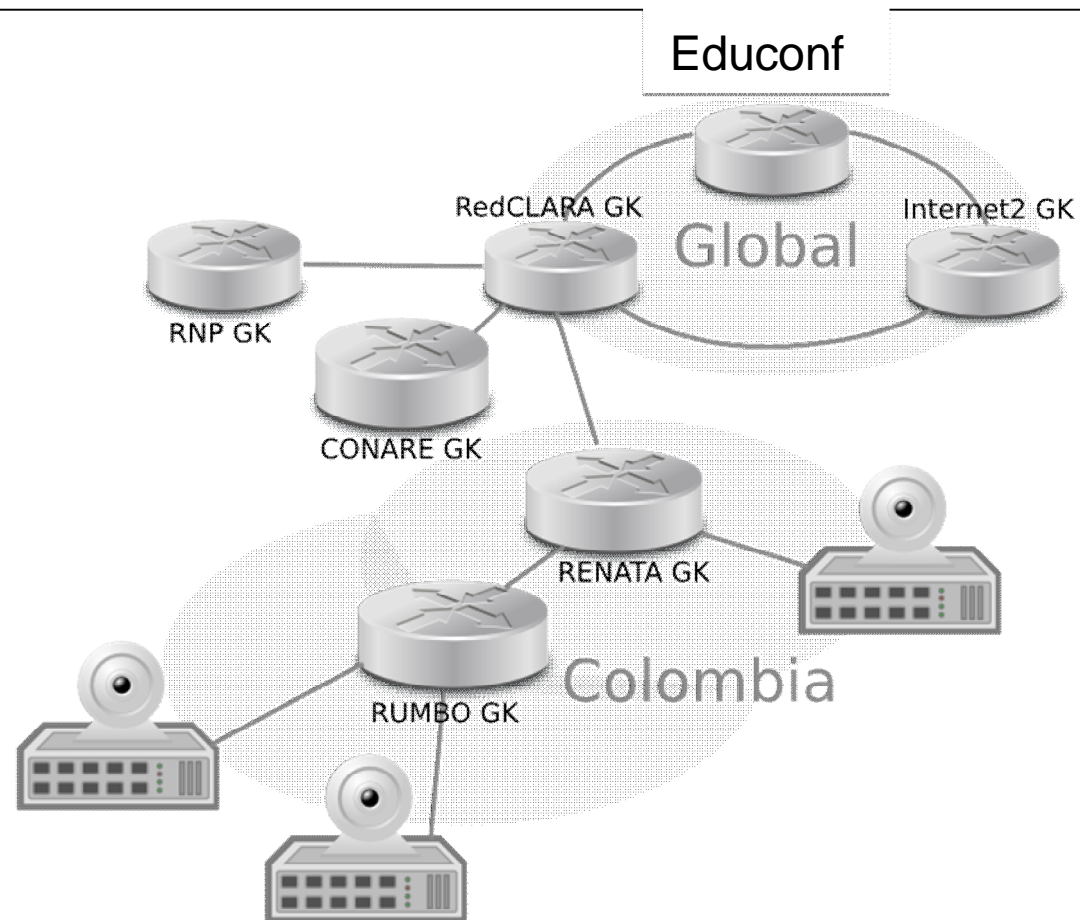

A decorative graphic on the left side of the slide features a glowing white cross in the center, surrounded by blue and white binary code (0s and 1s) and abstract circuit-like patterns. The background is a gradient of blue and white.

ELCIRA WP3 update meeting, Feb 27

Dialing infrastructure

- **Dialing infrastructure**
 - Latin-American GK deployed
 - Integrated with RNP, CUDI, CONARE, RENATA in GDS
 - NRENum done with RENATA
- **Dialing from Europe to Latin-America**
- **Pending**
 - NRENnum with CONARE

Gatekeeper network

Directory integration

- **Directory integration**
 - This work depends on recent changes in the directory on EduCONF, and the development of an integration API under progress in the Global Video Alliance (GVA) group.
- **Pending**
 - API deployment

Deliverable

- D3.3 Guidelines for exchange points and GDS architecture for an integrated HQVCS between Latin America and Europe